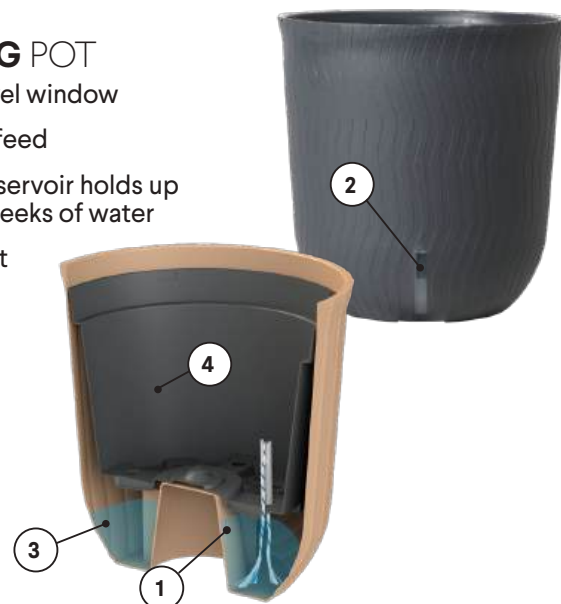

WICKING POT

1) Water level window
2) Wicking feed
3) Water reservoir holds up to 2-6 weeks of water
4) Insert pot