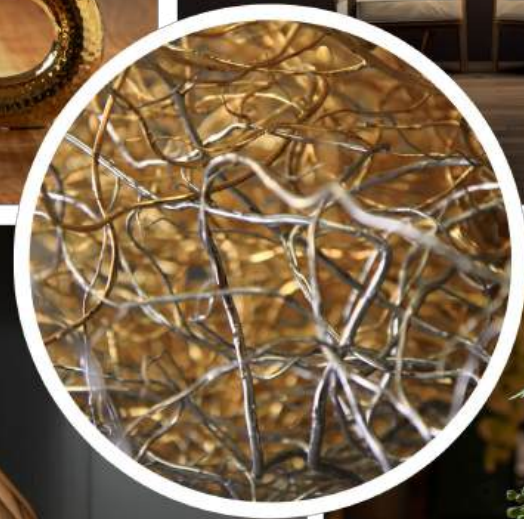

# Skyler

Available sizes:

**Round Planter**

DP2044N 11" 2 Gal.

**Hanging Baskets**

HG2044O 10" 1.5 Gal.

HG2044K 12" 2 Gal.

HG2044H 13" 2.8 Gal.