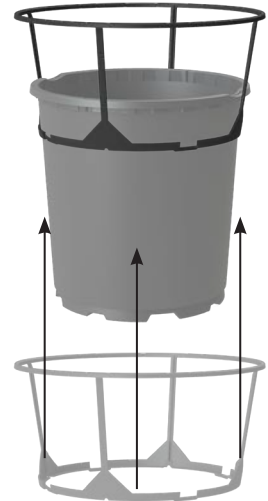

DESIGN	SIZE	INSERT POT	RING	
7" – 8"				
	7"	TRIN750T 1.0Gal 7.4" Round Grow Pot (PULL UP)	TC4575	
	7.5"	TRIN750J 3Qt 7.5 Round Grow Pot (PULL UP)	TC4575	
	8"	TRIN800G 3.3Qt 8.0" Round Grower Pot (CLIP ON)	TC400P	
	8"	RIN800G 3.3Qt 8.0" Round Grower Pot (PULL UP)	TC450P	
	8"	RIN800M 1.0Gal 8.0" Round Grower Pot (PULL UP)	TC4580	
9" – 10"				
	9"	TRIN900G 1.5Gal 9 Round Grow Pot (CLIP ON)	TC110	
	9.5"	RIN950H 2.0Gal 10.0 Round Grow Pot (PULL UP)	TC4595	
	10"	RIN1000I 1.6Gal 9.9" Round Grower Pot (CLIP ON)	TC110	
	10"	RIN1000H 2.0Gal 10.0 Round Grow Pot (PULL UP)	TC450M	

PUT A RING ON IT!

PULL UP MECHANISM